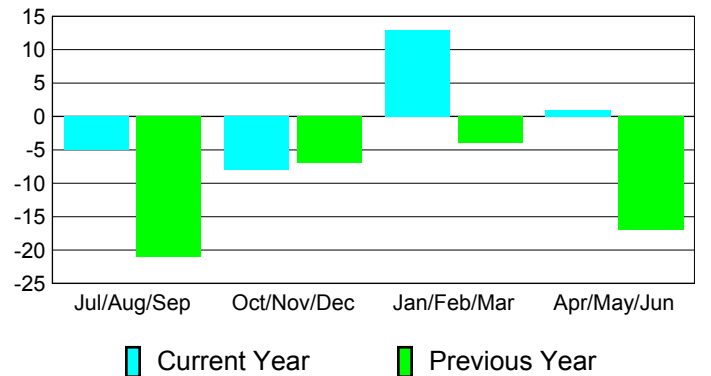

Membership Results
2010-2011

Membership
2009-2010

Month	Net Memb Goal	Actual New Memb	Actual Dropped Memb	Gain/Loss of Memb	Gain/Loss of Memb
Jul/Aug/Sep	0	21	-26	-5	-21
Oct/Nov/Dec	-25	37	-45	-8	-7
Jan/Feb/Mar	10	46	-33	13	-4
Apr/May/June	20	87	-86	1	-17
Totals	5	191	-190	1	-49

Membership Results 2010-2011

Goal, New, Dropped, Gain/Loss

Comparison of Membership Gain/Loss

Current Year Compared to the Previous Year

Gender Comparison 2010-2011

Jul/Aug/Sep

Oct/Nov/Dec

Jan/Feb/Mar

Apr/May/June

Male

Female