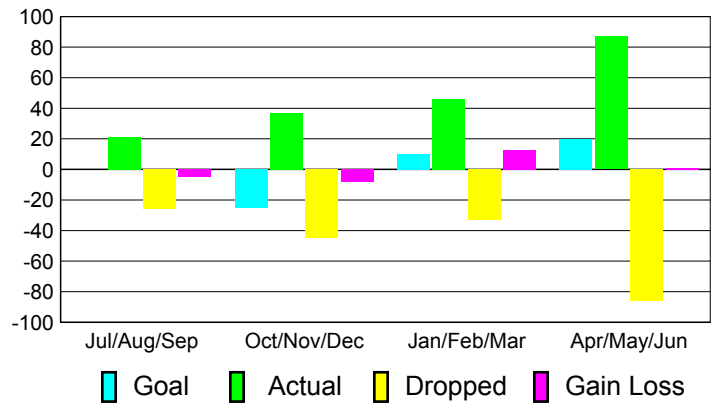

Membership Results 2010-2011

Goal, New, Dropped, Gain/Loss

Comparison of Membership Gain/Loss

Current Year Compared to the Previous Year