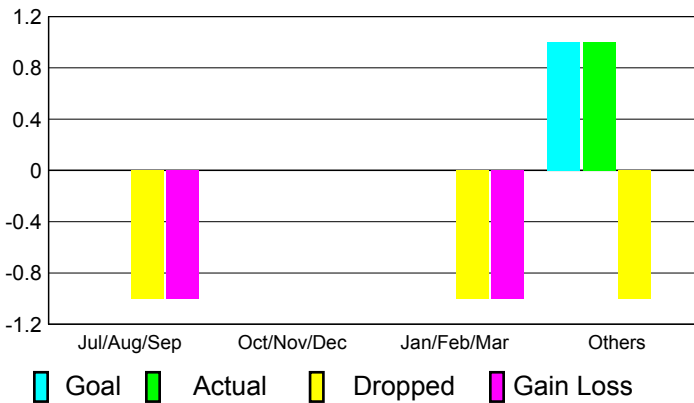

2010-2011 GMT Reports for District (or Undistricted) **District 103SE**

GMT: **JACQUES 'JACK' VERBEKE** Location: **FRANCE**

GMT CA: **4**

CLUBS

Club Results
2010-2011

Clubs
2009-2010

Month	New Club Goal	Actual New Clubs	Actual Dropped Clubs	Gain/Loss of Clubs	Gain/Loss of Clubs
Jul/Aug/Sep	0	0	-1	-1	0
Oct/Nov/Dec	0	0	0	0	0
Jan/Feb/Mar	0	0	-1	-1	0
Apr/May/June	1	1	-1	0	0
Totals	1	1	-3	-2	0

Club Results 2010-2011

Goal, New, Dropped, Gain/Loss

Comparison of Club Gain/Loss

Current Year Compared to the Previous Year

YTD Status Quo Clubs 2010-2011

Status Quo Clubs Compared to Status Quo Members

MEMBERSHIP